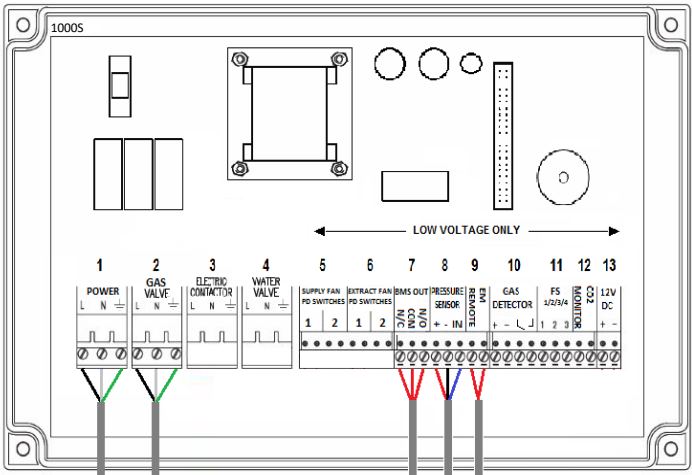

120VAC line voltage supply to CGS Merlin Panel  
12-14AWG 3/4" COND.

120VAC from CGS Merlin Panel  
12-14AWG 3/4" COND.

BMS N/C or N/O  
Normally Closed  
18-22 AWG Dry Contact

Red (+) Black (-) Blue (IN)  
12VDC Supply Voltage from Merlin Panel  
18-22AWG

Normally Closed  
18-22 AWG Dry Contact

- HOT
- NEUTRAL
- GROUND
- LOW VOLTAGE

Client	
Job Title	
Drawing Title	

**Notes**  
All discrepancies between information shown on the drawing and information in the specification to be referred to Canadian Gas Safety prior to proceeding.  
  
Copyright in all documents and drawings prepared by Canadian Gas Safety and any work executed from these documents shall, unless otherwise agreed, remain the property of Canadian Gas Safety

Amendments		
Scale <b>N.T.S.</b>	Date	Drawn <b>BT</b>
Dra. No.		Rev. <b>1</b>