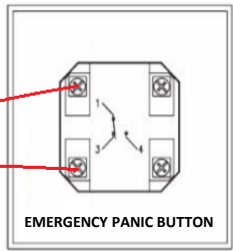

120VAC line voltage supply to CGS Merlin Panel  
12-14AWG 3/4" COND.

120VAC from CGS Merlin Panel  
12-14AWG 3/4" COND.

BMS N/C or N/O  
Normally Closed  
18-22 AWG Dry Contact

Red (+) Black (-) Blue (IN)  
12VDC Supply Voltage from Merlin Panel  
18-22AWG

Normally Closed  
18-22 AWG Dry Contact

- HOT
- NEUTRAL
- GROUND
- LOW VOLTAGE

Client	
Job Title	
Drawing Title	

**Notes**  
All discrepancies between information shown on the drawing and information in the specification to be referred to Canadian Gas Safety prior to proceeding.  
  
Copyright in all documents and drawings prepared by Canadian Gas Safety and any work executed from these documents shall, unless otherwise agreed, remain the property of Canadian Gas Safety