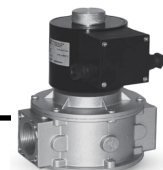

GAS VALVE TO OUTDOOR GRILL

ADD GAS DETECTION TO THE LIVING SPACES

20+ Years Industry Experience

24/7 Tech Back Up

Easy to Install Solutions

Fully Trained Sales Engineers

3 Year Product Warranty

Express Delivery Available

info@canadiangassafety.com

www.canadiangassafety.com

647-577-1500